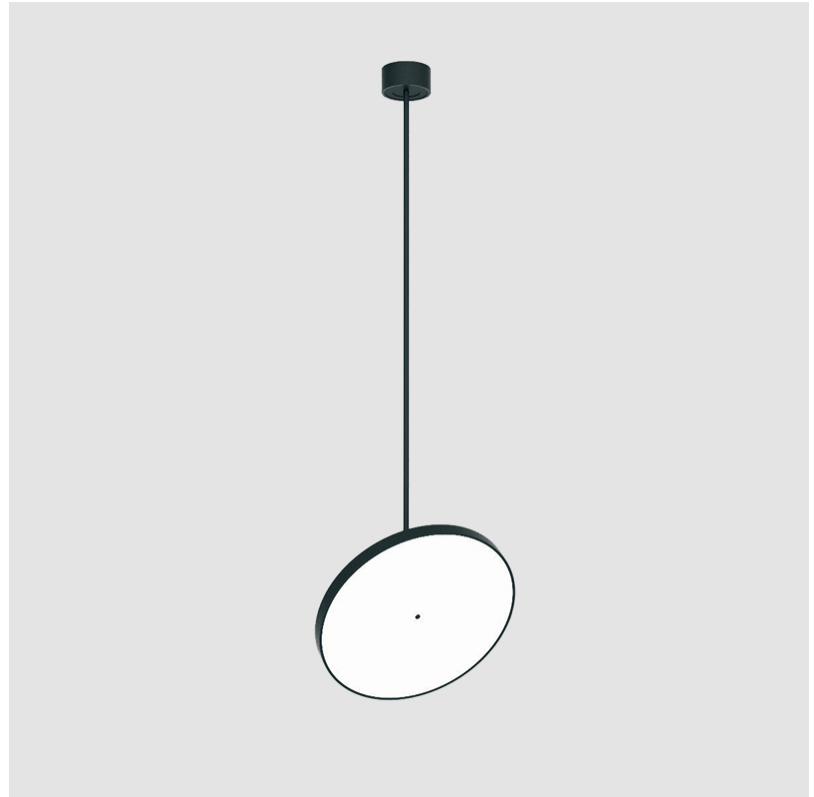

OPTICAL

| |
|--|
| Adjustability: Rotational 170°; Tilt 90° |
|--|

RATINGS AND CERTIFICATIONS

| |
|--|
| Certified By: Certified for North American Standards |
| IP rating: IP20 |

SIGN DIVA FLEX SUSPENSION