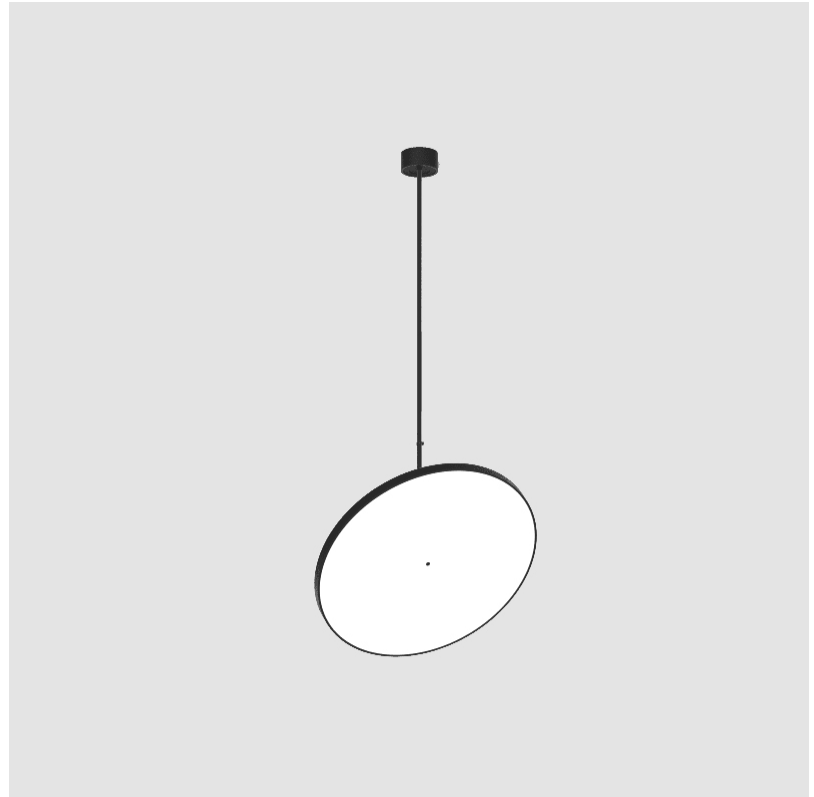

OPTICAL

| |
|--|
| Adjustability: Rotational 170°; Tilt 90° |
|--|

RATINGS AND CERTIFICATIONS

| |
|--|
| Certified By: Certified for North American Standards |
| IP rating: IP20 |

SIGN DIVA FLEX SUSPENSION