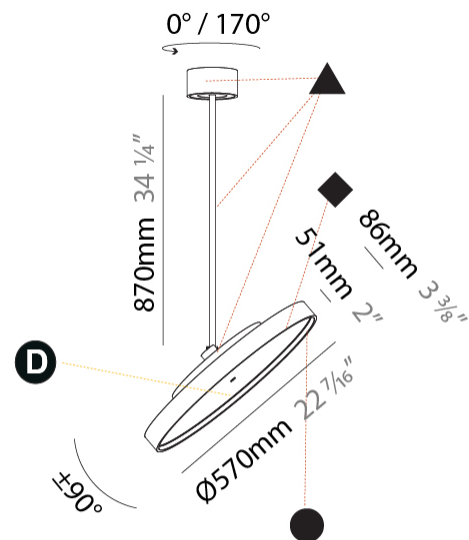

GENERAL

Series: Sign Diva Flex
Subseries: Sign Diva Flex Korona
Brand: Prolicht
Division: Architectural
Mounting Type: Suspension
Mounting Location: Ceiling
Subcategory: Pendant

PHYSICAL

Shape: Round
Diameter (mm): 570
Diameter (in): 22 7/16
Height (mm): 870
Height (in): 34 1/4
Light Distribution: Adjustable / Direct
Weight (kg): 5
Weight (lbs): 11
Diffuser: PMMA - Opal / Micro-Prism / Sparkling Secret / Vintage Industrial
Fixture Finish: SSR / BKV / CWI / CRY / HAB / UFT / ITA / RUA / FTG / MYG / LOD / PUS / FRO / FUP / KIA / POP / BLS / SPG / MEY / GOH / GUM / CHC / COM / ABZ / JAG / OBR / MOS / ROR
Fixture Material: Extruded Aluminum / Steel

ELECTRICAL

Lamp Type: LED (Zhaga Standard)
Input Wattage (W): 58.3
Total Output Wattage (W): 46.9
Dimming: Tri-Mode (Non-Dimming and Phase Dimming (120Vac only) and 0-10V Dimming)
Driver Included: Yes
Driver Location: Integrated
Driver Type: Constant Current - Universal
Driver Class: Class 2
Input Voltage (V): 120 - 277
Constant Current (MA): 350

LED

Color Temperature (°K): 2700 / 3000 / 3500 / 4000
Max. Delivered Lumen (lm): 4978 / 5337 / 5384 / 5494
Nominal Lumen (lm): 6199 / 6646 / 6705 / 6842
CRI: >90 CRI
Lamp Life (hrs): 50000

OPTICAL

Adjustability: Rotational 170°; Tilt 90°

RATINGS AND CERTIFICATIONS

Certified By: Certified for North American Standards
IP rating: IP20