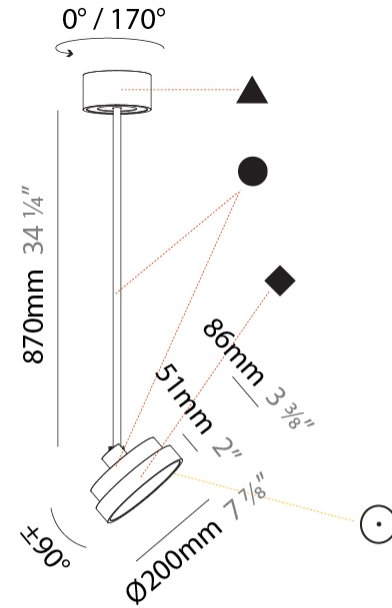

PHYSICAL

| |
|---|
| Shape: Round |
| Diameter (mm): 200 |
| Diameter (in): 7 7/8 |
| Height (mm): 870 |
| Depth (mm): 86 |
| Height (in): 34 1/4 |
| Depth (in): 3 3/8 |
| Light Distribution: Adjustable / Direct |
| Weight (kg): 2.007 |
| Weight (lbs): 4.42 |
| Diffuser: PMMA - Opal / Micro-Prism / Sparkling Secret / Vintage Industrial |
| Fixture Finish: SSR / BKV / CWI / CRY / HAB / UFT / ITA / RUA / FTG / MYG / LOD / PUS / FRO / FUP / KIA / POP / BLS / SPG / MEY / GOH / GUM / CHC / COM / ABZ / JAG / OBR / MOS / ROR |
| Fixture Material: Extruded Aluminum / Steel |

OPTICAL

| |
|--|
| Adjustability: Rotational 170°; Tilt 90° |
|--|

RATINGS AND CERTIFICATIONS

| |
|--|
| Certified By: Certified for North American Standards |
| IP rating: IP20 |

SIGN DIVA FLEX SUSPENSION

PHYSICAL

| |
|---|
| Shape: Round |
| Diameter (mm): 200 |
| Diameter (in): 7 7/8 |
| Height (mm): 1620 |
| Height (in): 63 3/4 |
| Light Distribution: Adjustable / Direct |
| Weight (kg): 2.007 |
| Weight (lbs): 4.42 |
| Diffuser: PMMA - Opal / Micro-Prism / Sparkling Secret / Vintage Industrial |
| Fixture Finish: SSR / BKV / CWI / CRY / HAB / UFT / ITA / RUA / FTG / MYG / LOD / PUS / FRO / FUP / KIA / POP / BLS / SPG / MEY / GOH / GUM / CHC / COM / ABZ / JAG / OBR / MOS / ROR |
| Fixture Material: Extruded Aluminum / Steel |

PHYSICAL

| |
|---|
| Shape: Round |
| Diameter (mm): 400 |
| Diameter (in): 15 3/4 |
| Height (mm): 870 |
| Height (in): 34 1/4 |
| Light Distribution: Adjustable / Direct |
| Weight (kg): 2.007 |
| Weight (lbs): 4.42 |
| Diffuser: PMMA - Opal / Micro-Prism / Sparkling Secret / Vintage Industrial |
| Fixture Finish: SSR / BKV / CWI / CRY / HAB / UFT / ITA / RUA / FTG / MYG / LOD / PUS / FRO / FUP / KIA / POP / BLS / SPG / MEY / GOH / GUM / CHC / COM / ABZ / JAG / OBR / MOS / ROR |
| Fixture Material: Extruded Aluminum / Steel |