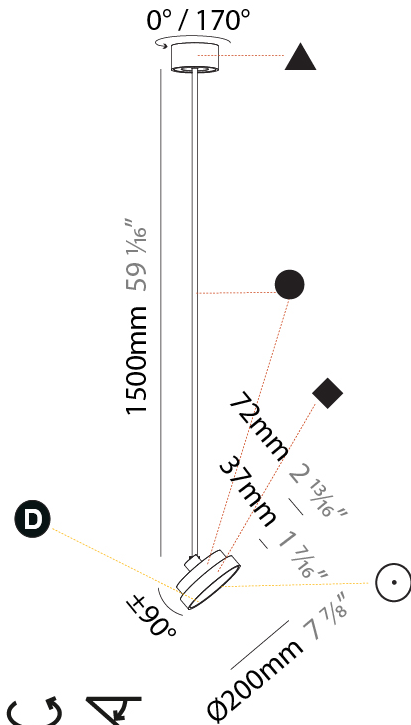

PHYSICAL

| |
|---|
| Shape: Round |
| Diameter (mm): 200 |
| Diameter (in): 7 7/8 |
| Height (mm): 870 |
| Depth (mm): 86 |
| Height (in): 34 1/4 |
| Depth (in): 3 3/8 |
| Light Distribution: Adjustable / Direct |
| Weight (kg): 2.007 |
| Weight (lbs): 4.42 |
| Diffuser: PMMA - Opal / Micro-Prism / Sparkling Secret / Vintage Industrial |
| Fixture Finish: SSR / BKV / CWI / CRY / HAB / UFT / ITA / RUA / FTG / MYG / LOD / PUS / FRO / FUP / KIA / POP / BLS / SPG / MEY / GOH / GUM / CHC / COM / ABZ / JAG / OBR / MOS / ROR |
| Fixture Material: Extruded Aluminum / Steel |

PHYSICAL

| |
|---|
| Shape: Round |
| Diameter (mm): 200 |
| Diameter (in): 7 7/8 |
| Height (mm): 1620 |
| Height (in): 63 3/4 |
| Light Distribution: Adjustable / Direct |
| Weight (kg): 2.007 |
| Weight (lbs): 4.42 |
| Diffuser: PMMA - Opal / Micro-Prism / Sparkling Secret / Vintage Industrial |
| Fixture Finish: SSR / BKV / CWI / CRY / HAB / UFT / ITA / RUA / FTG / MYG / LOD / PUS / FRO / FUP / KIA / POP / BLS / SPG / MEY / GOH / GUM / CHC / COM / ABZ / JAG / OBR / MOS / ROR |
| Fixture Material: Extruded Aluminum / Steel |

OPTICAL

| |
|--|
| Adjustability: Rotational 170°, Tilt 90° |
|--|

RATINGS AND CERTIFICATIONS

| |
|--|
| Certified By: Certified for North American Standards |
| IP rating: IP20 |

SIGN DIVA FLEX SUSPENSION

PHYSICAL

| |
|---|
| Shape: Round |
| Diameter (mm): 400 |
| Diameter (in): 15 3/4 |
| Height (mm): 870 |
| Height (in): 34 1/4 |
| Light Distribution: Adjustable / Direct |
| Weight (kg): 2.007 |
| Weight (lbs): 4.42 |
| Diffuser: PMMA - Opal / Micro-Prism / Sparkling Secret / Vintage Industrial |
| Fixture Finish: SSR / BKV / CWI / CRY / HAB / UFT / ITA / RUA / FTG / MYG / LOD / PUS / FRO / FUP / KIA / POP / BLS / SPG / MEY / GOH / GUM / CHC / COM / ABZ / JAG / OBR / MOS / ROR |
| Fixture Material: Extruded Aluminum / Steel |